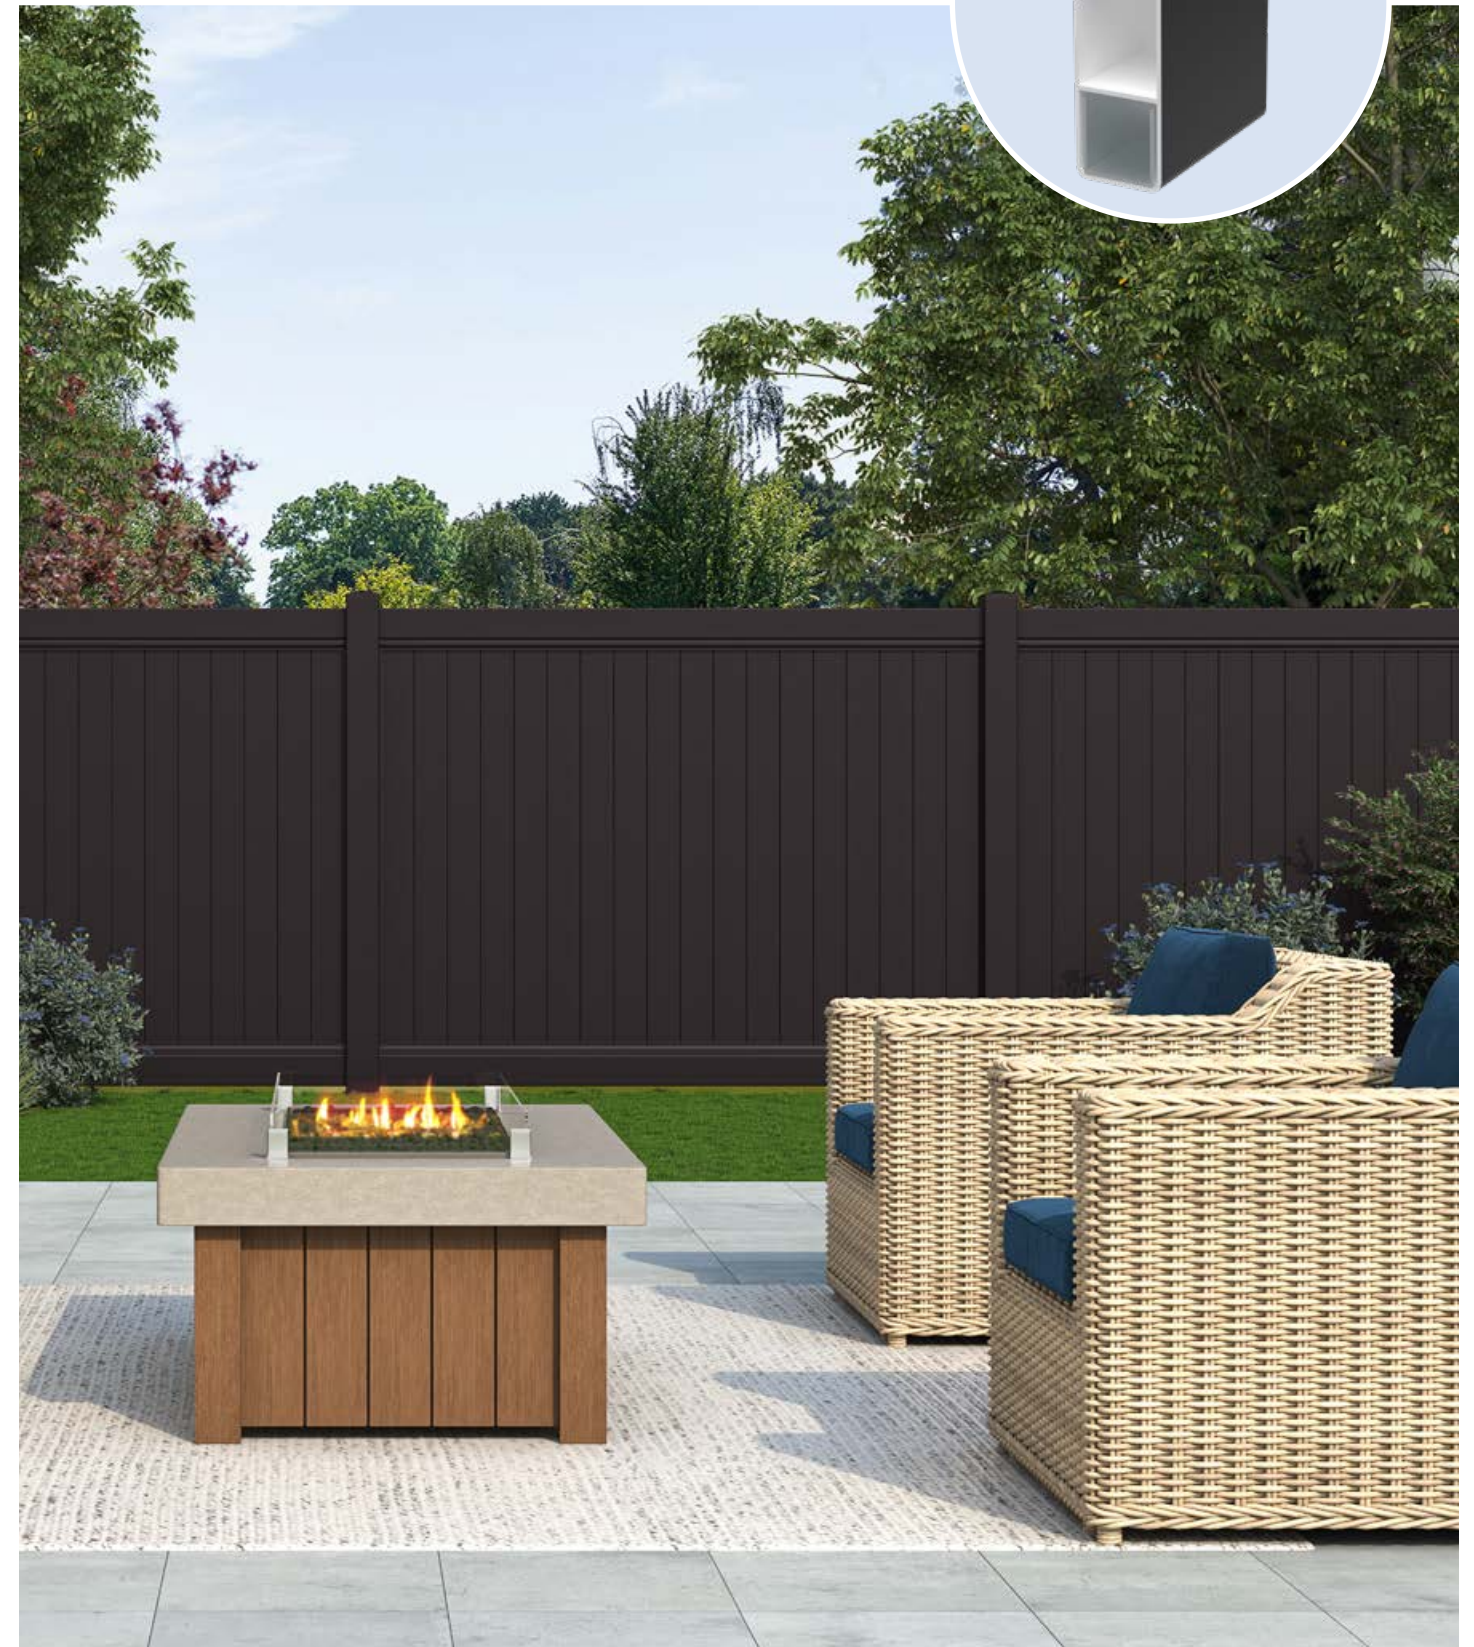

Superior's fence rails contain reinforcements for **ultimate strength**.