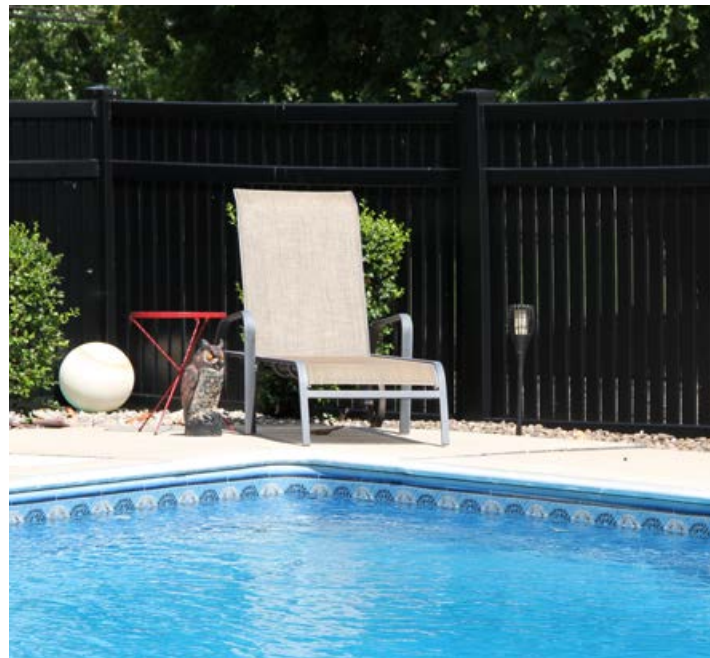

BLACK BEAUTY

The perfect fusion of privacy and modern design. Crafted to offer you a sense of seclusion without completely closing off your space, this fence allows for gentle airflow while maintaining a sophisticated, contemporary aesthetic. Its sleek lines and minimalist design make it a stylish addition to any outdoor setting, providing just the right amount of privacy without compromising on elegance.

Durable and refined, the Imperial Semi-Privacy Fence is the ideal choice for those who value both form and function in their outdoor spaces.