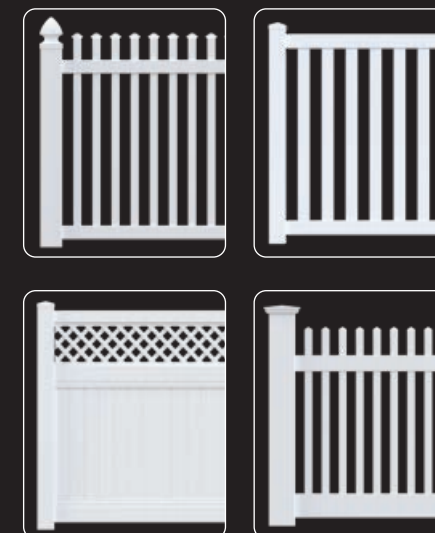

Visit us online to browse our entire collection of fencing solutions.
superioroutdoors.com

COLORS:

- White
- Almond
- Clay
- Slate
- Black

STYLES:

GATES & HARDWARE:

Superior Fencing provides gates to coordinate beautifully with our fences. Each of our gates is custom-built to our customers' size specifications for a perfect fit each time.