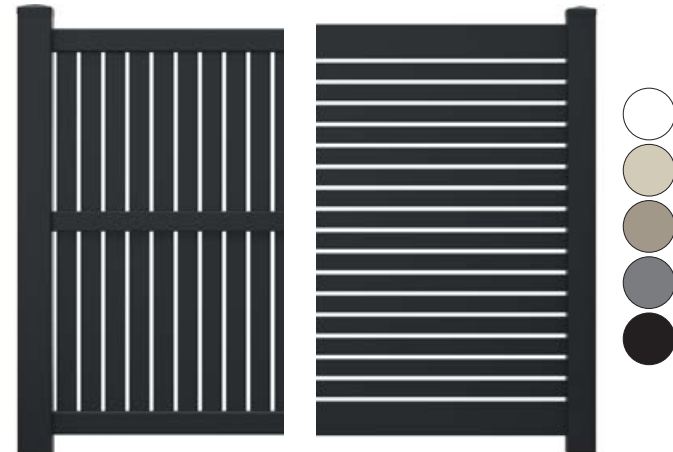

BUILT TO
**STAND
OUT**

Our black vinyl fencing is designed to make a statement. With its rich, bold color, it adds a striking contrast to any landscape, instantly elevating the look of your outdoor space. Whether you're framing a garden, outlining a pool area, or creating a stylish boundary, this fence stands out for its sleek, modern aesthetic. Plus, the durable finish ensures it stays vibrant and eye-catching for years to come.

PRIVACY FENCE

Create a safe, quiet backyard retreat with Superior privacy fencing! You can make your own backyard a place to truly get away.

Heights: 48" • 60" • 72" • 84" • 96" (Pool Height)

Widths: 72" • 96"

Rail Options: 1½" x 5½" Smooth Rail
2" x 7" Smooth Rail
2" x 6½" Deco Rail

SEMI-PRIVACY FENCE

The Imperial fence protects your property from prying eyes while still providing a sense of openness and airflow. Choose from our vertical or horizontal picket configuration.

Heights: 36" • 48" • 60" • 72" (Pool Height)

Widths: 72" • 96"

Infill Options: Vertical
Horizontal

RANCH RAIL FENCE

Use rustic ranch rail to give your property that country feel! Unlike wooden rail fence that requires constant maintenance, this fence is built to hold up to the elements and free your time for other pursuits.