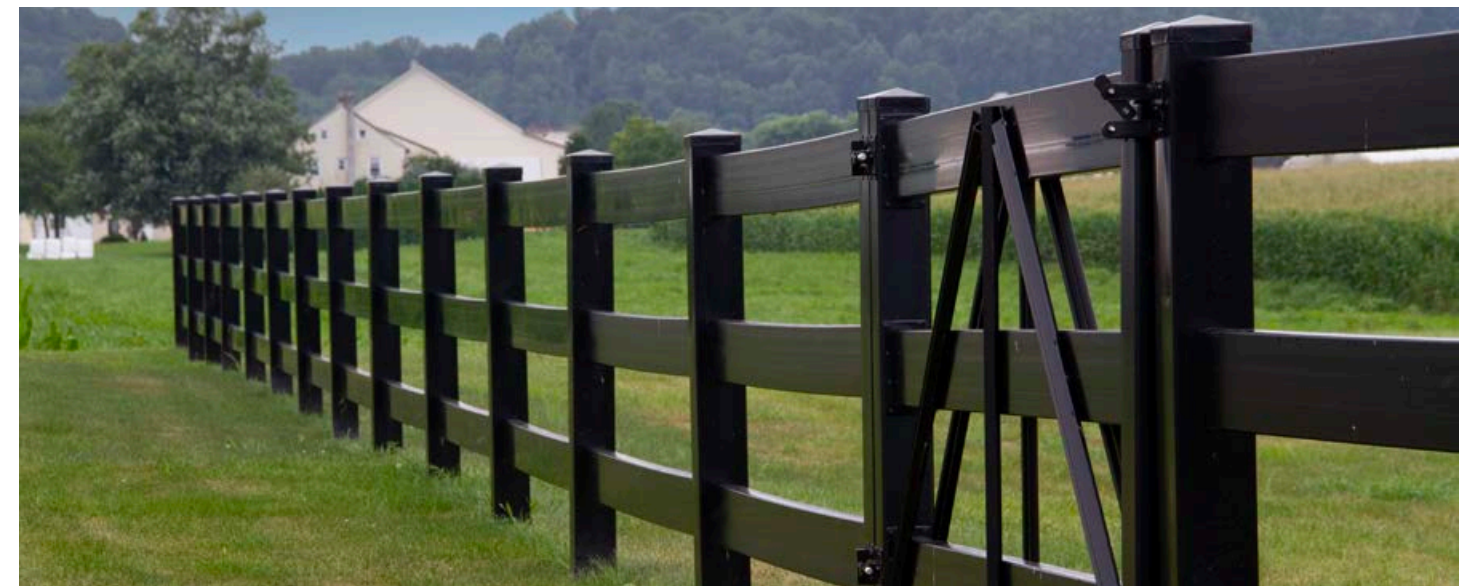

Our innovative SureLock privacy panels snap together effortlessly, creating a seamless, gap-free finish with a sleek, modern look. Engineered to withstand even the toughest weather conditions, the reinforced design ensures your fence stays strong against wind and the elements.

Superior's fence rails contain reinforcements for **ultimate strength**.

BLACK BEAUTY

The perfect fusion of privacy and modern design. Crafted to offer you a sense of seclusion without completely closing off your space, this fence allows for gentle airflow while maintaining a sophisticated, contemporary aesthetic. Its sleek lines and minimalist design make it a stylish addition to any outdoor setting, providing just the right amount of privacy without compromising on elegance.

Durable and refined, the Imperial Semi-Privacy Fence is the ideal choice for those who value both form and function in their outdoor spaces.

EASILY MAINTAINED

Our vinyl fencing provides unmatched low-maintenance convenience. Unlike wood, it won't rot, warp, or fade, and there's no need for staining or painting. That means less time spent on upkeep and more time enjoying your outdoor space.

BUILT TO
**STAND
OUT**

Our black vinyl fencing is designed to make a statement. With its rich, bold color, it adds a striking contrast to any landscape, instantly elevating the look of your outdoor space. Whether you're framing a garden, outlining a pool area, or creating a stylish boundary, this fence stands out for its sleek, modern aesthetic. Plus, the durable finish ensures it stays vibrant and eye-catching for years to come.